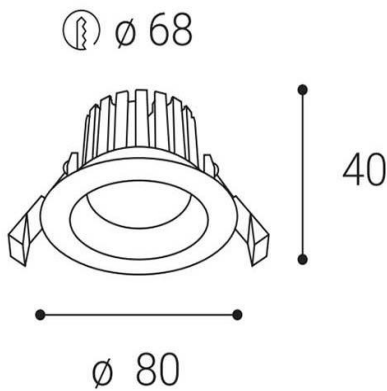

MAX 1, W

Name
Code
Color
Category

Power
Lumen output
Color temperature
Efficacy
Driver
Electrical insulation class
Voltage/frequency

Color Rendering Index
SDCM
Light beam angle
Unified Glare Rating
Light source
Dimmable
LED Lifetime
Warranty

Product

MAX 1, W

2231531D

WHITE

RECESSED

Power

8W ± 10 %

735lm ± 10 %

N/A

LED

DALI/PUSH

L80B20 50.000h 25°C

5 YEAR

Other data

IP 65

ALUMINIUM/PMMA