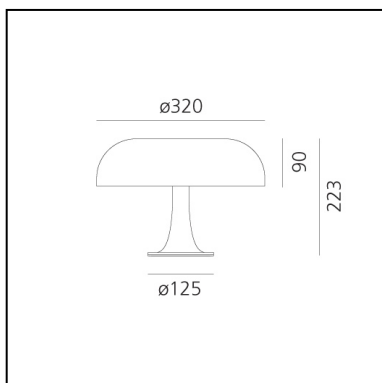

Nessino Red

Giancarlo Mattioli
Gruppo Architetti Urbanisti
Città Nuova

IP20   EAC  CCC  CE 

LUMINAIRE *

– Watt: **20W**

– Voltage: **220V-240V** depending on the source installed.
Light measurements are provided in relative form and technical lighting calculations may be updated according to the effective source used.

FEATURES

- Product Code: **0039080A**
- Colour: **Red**
- Installation: **Table**
- Material: **Technopolymer body and diffuser**
- Series: **Design Collection**
- Environment: **Indoor**
- Emission: **Diffused And Direct**
- design by: **Giancarlo Mattioli, Gruppo Architetti Urbanisti Città Nuova**

DIMENSIONS

- Height: **223 mm**
- Diameter: **320 mm**
- Base Diameter: **125 mm**
- Impact Resistance: **N/D**
- Glow Wire Test: **850°C**

SOURCES NOT INCLUDED

- Category: **LED RETROFIT**
- Number: **4**
- Watt: **2W**
- Socket: **E14**