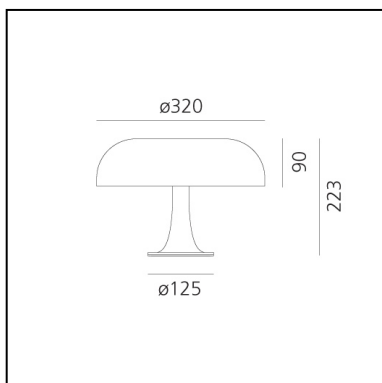

Nessino White

Giancarlo Mattioli
Gruppo Architetti Urbanisti
Città Nuova

IP20   **EAC**  **CCC**  **CE** 

LUMINAIRE *

– Watt: **20W**

– Voltage: **220V-240V** depending on the source installed.
Light measurements are provided in relative form and technical lighting calculations may be updated according to the effective source used.

FEATURES

- Product Code: **0039060A**
- Colour: **White**
- Installation: **Table**
- Material: **Technopolymer body and diffuser**
- Series: **Design Collection**
- Environment: **Indoor**
- Emission: **Diffused And Direct**
- design by: **Giancarlo Mattioli, Gruppo Architetti Urbanisti Città Nuova**

DIMENSIONS

- Height: **223 mm**
- Diameter: **320 mm**
- Base Diameter: **125 mm**

SOURCES NOT INCLUDED

- Category: **LED RETROFIT**
- Number: **4**
- Watt: **2W**
- Socket: **E14**