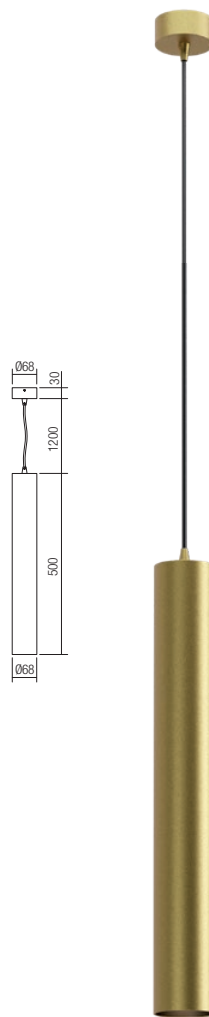

Corinth

Corinth

Corinth

Corinth

Corinth

Corinth

art. **01-3452** Sand White
 art. **01-3453** Matt Gold
 art. **01-3454** Sand Black

art. **01-3455** Sand White
 art. **01-3456** Matt Gold
 art. **01-3457** Sand Black

Lampholder GU10
 Power 1 x max. 7W
 Input 230V, 50Hz
CE IP20

Lampholder GU10
 Power 1 x max. 7W
 Input 230V, 50Hz
CE IP20

info

Series of light fixtures for interior, structure of metal and extruded aluminum electrostatically painted in sand white in exterior with matt black details, matt gold in exterior with matt black details or sand black.