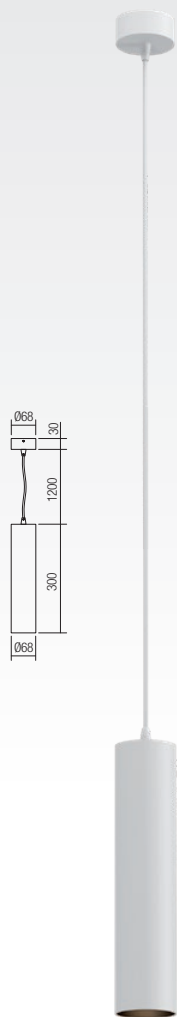

Corinth

Corinth

Corinth

Corinth

Corinth

Corinth

art. **01-3452** Sand White
 art. **01-3453** Matt Gold
 art. **01-3454** Sand Black

art. **01-3455** Sand White
 art. **01-3456** Matt Gold
 art. **01-3457** Sand Black

Lampholder GU10
 Power 1 x max. 7W
 Input 230V, 50Hz
CE IP20

Lampholder GU10
 Power 1 x max. 7W
 Input 230V, 50Hz
CE IP20

info

Series of light fixtures for interior, structure of metal and extruded aluminum electrostatically painted in sand white in exterior with matt black details, matt gold in exterior with matt black details or sand black.

Serie de corpuri de iluminat pentru interior, structură din metal și aluminiu extrudat vopsită în câmp electrostatic alb mat la exterior cu detalii negru mat, auriu mat la exterior cu detalii negru mat sau negru mat.