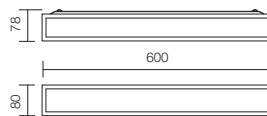

Lampholder E14
Power 3 x max. 28W
Input 230V, 50Hz
CE IP44