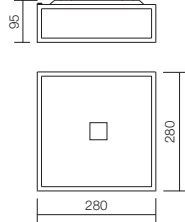

Led type SMD LED 2835 80 pcs x 0,2W
Power 20W
Input 220-240V, 50/60Hz
Color temperature 3000K
Lumen source 2701 lm
Lumen system 1320 lm
CRI 85
Not dimmable
CE IP44