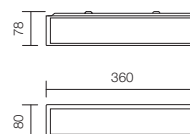

Lampholder E14
Power 2 x max. 28W
Input 230V, 50Hz

CE IP44