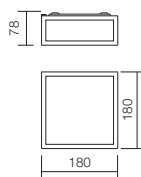

info

Light fittings for interior protected against humidity, equipped with E14 /E27 bulbs or SMD LEDs, chromed metal structure with white screen printed glass diffusers.

Corpuri de iluminat pentru interior cu grad de protecție la umiditate, echipate cu becuri E14/E27 sau cu LED-uri SMD, structură din metal cromat cu dispersoare din sticlă serigrafată albă.

Apparecchi per interni con grado di protezione contro l'umidità, equipaggiate con lampadine E14/E27 o LED SMD, struttura in metallo cromato e diffusori in vetro serigrafato bianco.

Светильники для интерьера с защитой от влаги, оснащенные цоколем E14/E27 или светодиодами SMD, структура из хромированного металла с рассеивателями из белого сериграфированного стекла.

Beltéri világítótестek, fokozott nedvességvédelemmel ellátva, E14/E27-es vagy SMD LED-ekkel felszerelve, krómozott fémszerkezettel, fehér szitanyomásos üveg diszperzőkkel.

Интериорни осветителни тела, защитени от влага, оборудвани с E14/E27 крушки или SMD светодиоди, хромирана метална конструкция с бели стъквени дифузори.

Interiérové svietidlá, s ochranou proti vlhkosti, vybavené pre žiarovky na závit E14/E27 alebo LED SMD diódami, chrómová kovová konštrukcia s bielymi sklenenými difúzormi.

Lampholder E27
Power 1 x max. 52W
Input 230V, 50Hz

CE IP44