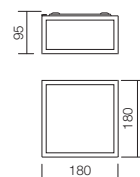

Led type SMD LED 2835 60 pcs x 0,2W
Power 13W
Input 220-240V, 50/60Hz

Color temperature 3000K
Lumen source 1586 lm
Lumen system 883 lm
CRI 85
Not dimmable

CE IP44