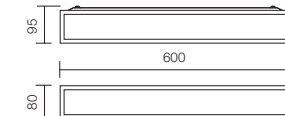

Led type SMD LED 2835 90 pcs x 0,2W
Power 19W
Input 220-240V, 50/60Hz
Color temperature 3000K
Lumen source 2665 lm
Lumen system 1289 lm
CRI 85
Not dimmable
CE IP44