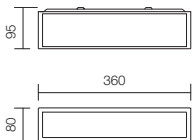

Led type SMD LED 2835 60 pcs x 0,2W
Power 11W
Input 220-240V, 50/60Hz
Color temperature 3000K
Lumen source 1252 lm
Lumen system 788 lm
CRI 85
Not dimmable
CE IP44