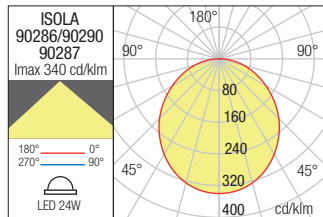

tuya SMART VERSION

90287 ■ Dark Grey -

LED type	Input voltage	Power	Luminous Flux Source/system	CCT	CRI
SMD LED, 288 pcs.	220-240V	24W	2800/2060 lm	3000/4000/6500K	80

CEILING LAMP • PLAFONIERĂ STANDARD VERSION