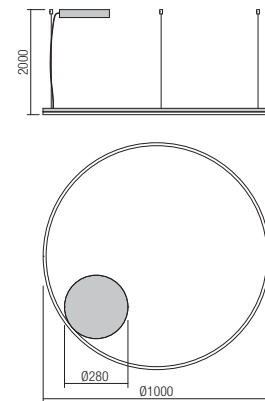

Led type	SMD LED 2835 270 pcs x 0,15W	
Power	42W	
Input	220V-240V, 50/60Hz	
Color temperature	3000K	4000K
Lumen source	5193 lm	5478 lm
Lumen system	3568 lm	3755 lm
CRI	80	
Dimmable TRIAC		
CE		

Led type	SMD LED 2835 360 pcs x 0,15W	
Power	55W	
Input	220V-240V, 50/60Hz	
Color temperature	3000K	4000K
Lumen source	7212 lm	7554 lm
Lumen system	4853 lm	5088 lm
CRI	80	
Dimmable TRIAC		
CE		

Led type	SMD LED 2835 456 pcs x 0,14W	
Power	68W	
Input	220V-240V, 50/60Hz	
Color temperature	3000K	4000K
Lumen source	8741 lm	9167 lm
Lumen system	5465 lm	5713 lm
CRI	80	
Dimmable TRIAC		
CE