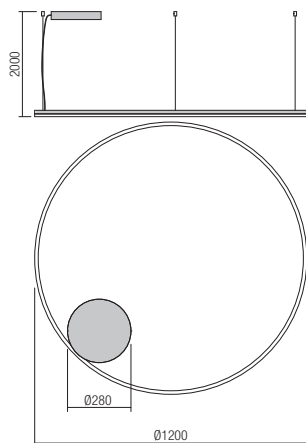

- art. **01-1716** Sand White 3000K
- art. **01-1717** Bronze 3000K
- art. **01-1951** Sand Black 3000K
- art. **01-1918** Sand White 4000K
- art. **01-1919** Bronze 4000K
- art. **01-1964** Sand Black 4000K

- art. **01-1718** Sand White 3000K
- art. **01-1719** Bronze 3000K
- art. **01-1952** Sand Black 3000K
- art. **01-1920** Sand White 4000K
- art. **01-1921** Bronze 4000K
- art. **01-1965** Sand Black 4000K