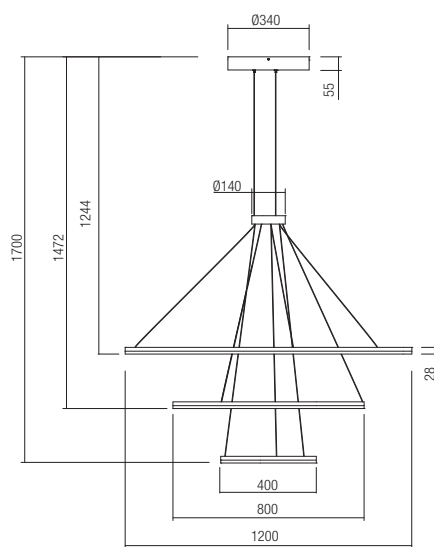

Led type	SMD LED 2835 1032 pcs x 0,15W	
Power	151W	
Input	220V-240V, 50/60Hz	
Color temperature	3000K	4000K
Lumen source	17395 lm	18199 lm
Lumen system	11298 lm	11812 lm
CRI	80	
Dimmable TRIAC		
CE 		