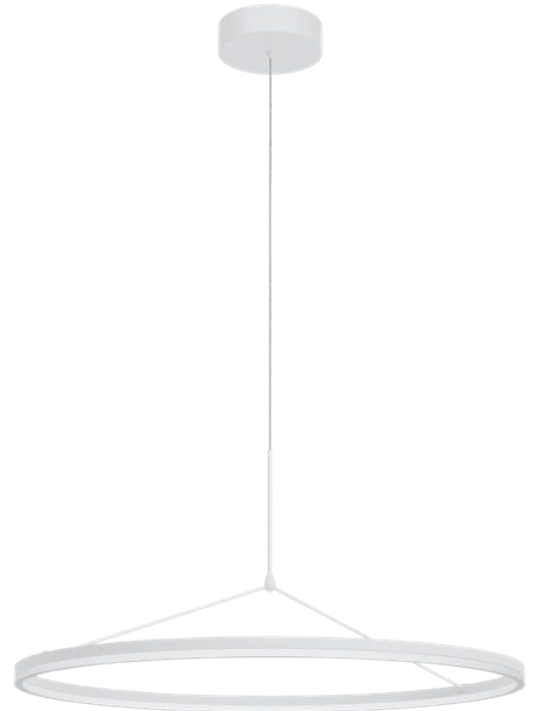

Led type	2835 SMD LED 270 pcs x 0,14W
Power	39W
Input	220V-240V, 50/60Hz
Color temperature	3000K
Lumen source	5149 lm
Lumen system	3514 lm
CRI	90
Dimmable TRIAC	
CE 	

Ø80cm

- art. **01-3839** Sand White 3000K
- art. **01-3840** Bronze 3000K
- art. **01-3841** Sand Black 3000K