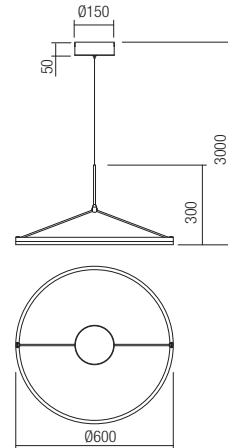

1 circle

Ø40cm

- art. **01-3833** Sand White 3000K
- art. **01-3834** Bronze 3000K
- art. **01-3835** Sand Black 3000K

Led type	2835 SMD LED 180 pcs x 0,15W
Power	27W
Input	220V-240V, 50/60Hz
Color temperature	3000K
Lumen source	3662 lm
Lumen system	2416 lm
CRI	90
Dimmable TRIAC	
CE 	

Ø60cm

- art. **01-3836** Sand White 3000K
- art. **01-3837** Bronze 3000K
- art. **01-3838** Sand Black 3000K

Led type	2835 SMD LED 270 pcs x 0,14W
Power	39W
Input	220V-240V, 50/60Hz
Color temperature	3000K
Lumen source	5149 lm
Lumen system	3514 lm
CRI	90
Dimmable TRIAC	
CE 	

Ø80cm

- art. **01-3839** Sand White 3000K
- art. **01-3840** Bronze 3000K
- art. **01-3841** Sand Black 3000K

Led type	2835 SMD LED 360 pcs x 0,13W
Power	48W
Input	220V-240V, 50/60Hz
Color temperature	3000K
Lumen source	6336 lm
Lumen system	4320 lm
CRI	90
Dimmable TRIAC	
CE