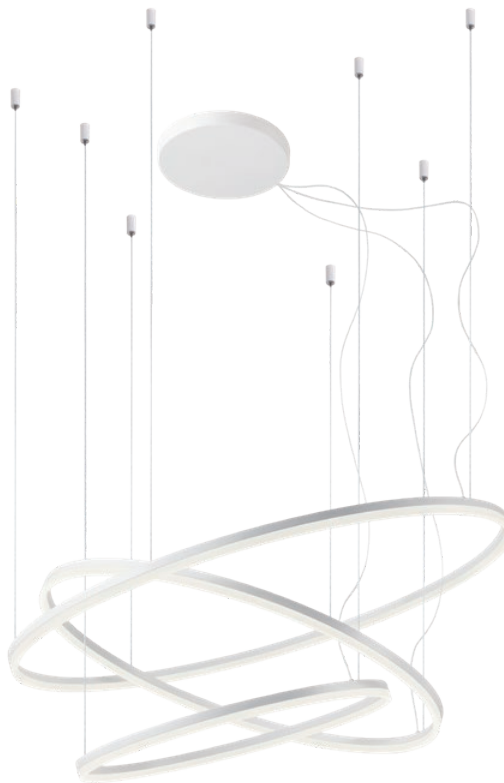

3 circles

Ø100+Ø80+Ø60cm

- art. **01-1722** Sand White 3000K
- art. **01-1723** Bronze 3000K
- art. **01-1954** Sand Black 3000K
- art. **01-1924** Sand White 4000K
- art. **01-1925** Bronze 4000K
- art. **01-1967** Sand Black 4000K