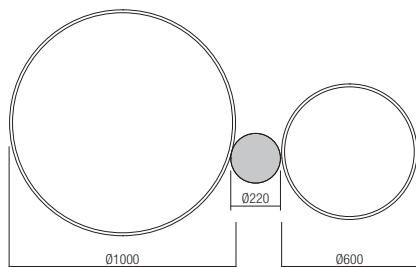

Suspensions

Direct light emission

2 circles

Ø100+Ø60cm

-  art. **01-1720** Sand White 3000K
- art. **01-1721** Bronze 3000K
- art. **01-1953** Sand Black 3000K
- art. **01-1922** Sand White 4000K
- art. **01-1923** Bronze 4000K
- art. **01-1966** Sand Black 4000K