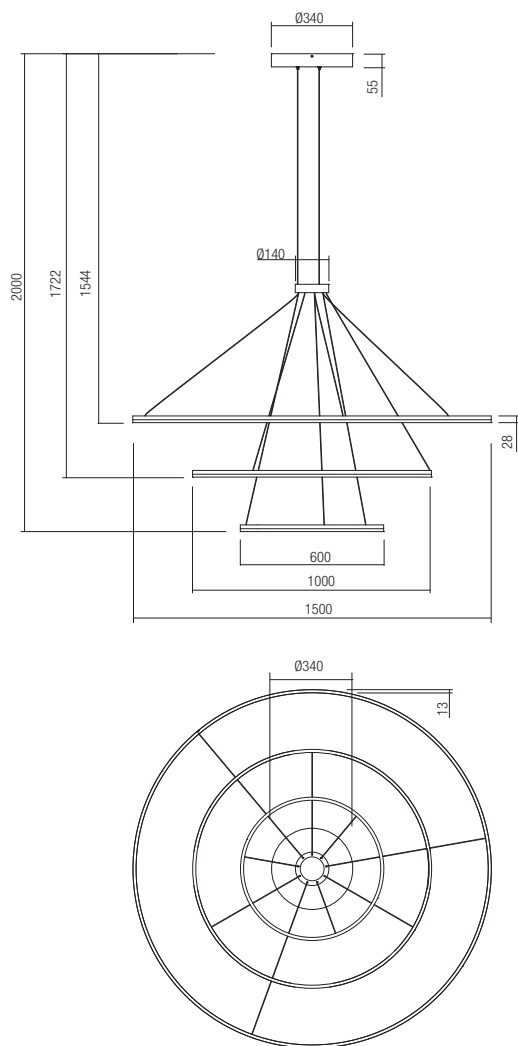

3 circles big

Ø60+Ø100+Ø150cm

- art. **01-2245** Sand White 3000K
- art. **01-2246** Bronze 3000K
- art. **01-2247** Sand Black 3000K
- art. **01-2484** Sand White 4000K
- art. **01-2485** Bronze 4000K
- art. **01-2486** Sand Black 4000K