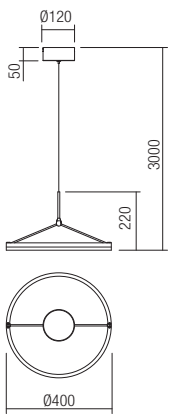

1 circle

Ø40cm

- art. **01-3833** Sand White 3000K
- art. **01-3834** Bronze 3000K
- art. **01-3835** Sand Black 3000K

Led type	2835 SMD LED 180 pcs x 0,15W
Power	27W
Input	220V-240V, 50/60Hz
Color temperature	3000K
Lumen source	3662 lm
Lumen system	2416 lm
CRI	90
Dimmable TRIAC	
CE 	

Ø60cm

- art. **01-3836** Sand White 3000K
- art. **01-3837** Bronze 3000K
- art. **01-3838** Sand Black 3000K

Led type	2835 SMD LED 270 pcs x 0,14W
Power	39W
Input	220V-240V, 50/60Hz
Color temperature	3000K
Lumen source	5149 lm
Lumen system	3514 lm
CRI	90
Dimmable TRIAC	
CE 	

Ø80cm

- art. **01-3839** Sand White 3000K
- art. **01-3840** Bronze 3000K
- art. **01-3841** Sand Black 3000K

Led type	2835 SMD LED 360 pcs x 0,13W
Power	48W
Input	220V-240V, 50/60Hz
Color temperature	3000K
Lumen source	6336 lm
Lumen system	4320 lm
CRI	90
Dimmable TRIAC	
CE