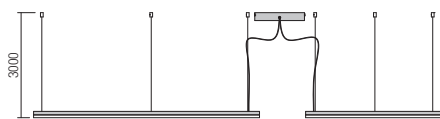

Suspensions

Direct light emission

2 circles

Ø100+Ø60cm

-  art. **01-1720** Sand White 3000K
- art. **01-1721** Bronze 3000K
- art. **01-1953** Sand Black 3000K
- art. **01-1922** Sand White 4000K
- art. **01-1923** Bronze 4000K
- art. **01-1966** Sand Black 4000K