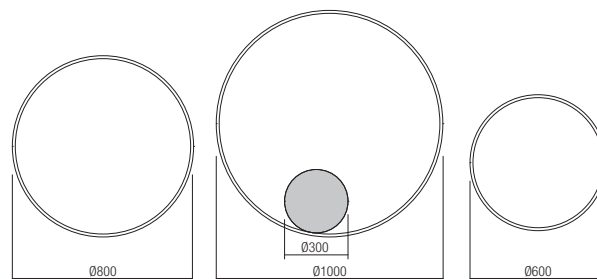

Led type	SMD LED 2835 270 pcs x 0,15W + 360 pcs x 0,15W + 456 pcs x 0,14W	
Power	40,5W+55W+68W	
Input	220V-240V, 50/60Hz	
Color temperature	3000K	4000K
Lumen source	19840 lm	22181 lm
Lumen system	13967 lm	14556 lm
CRI	80	
Dimmable TRIAC		
CE IP20