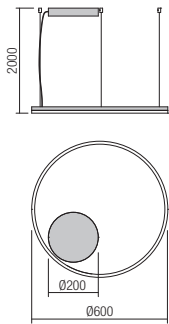

Led type	SMD LED 2835 270 pcs x 0,15W	
Power	42W	
Input	220V-240V, 50/60Hz	
Color temperature	3000K	4000K
Lumen source	5193 lm	5478 lm
Lumen system	3568 lm	3755 lm
CRI	80	
Dimmable TRIAC		
CE		

Led type	SMD LED 2835 360 pcs x 0,15W	
Power	55W	
Input	220V-240V, 50/60Hz	
Color temperature	3000K	4000K
Lumen source	7212 lm	7554 lm
Lumen system	4853 lm	5088 lm
CRI	80	
Dimmable TRIAC		
CE		

Led type	SMD LED 2835 456 pcs x 0,14W	
Power	68W	
Input	220V-240V, 50/60Hz	
Color temperature	3000K	4000K
Lumen source	8741 lm	9167 lm
Lumen system	5465 lm	5713 lm
CRI	80	
Dimmable TRIAC		
CE