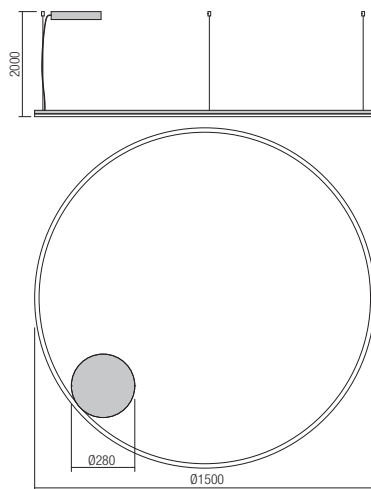

- art. **01-1716** Sand White 3000K
- art. **01-1717** Bronze 3000K
- art. **01-1951** Sand Black 3000K
- art. **01-1918** Sand White 4000K
- art. **01-1919** Bronze 4000K
- art. **01-1964** Sand Black 4000K

- art. **01-1718** Sand White 3000K
- art. **01-1719** Bronze 3000K
- art. **01-1952** Sand Black 3000K
- art. **01-1920** Sand White 4000K
- art. **01-1921** Bronze 4000K
- art. **01-1965** Sand Black 4000K