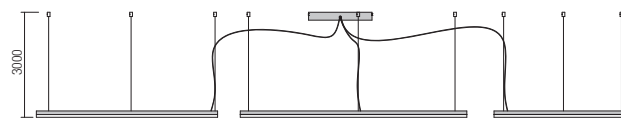

Led type	SMD LED 2835 270 pcs x 0,15W + 360 pcs x 0,15W + 456 pcs x 0,14W	
Power	40,5W+55W+68W	
Input	220V-240V, 50/60Hz	
Color temperature	3000K	4000K
Lumen source	19840 lm	22181 lm
Lumen system	13967 lm	14556 lm
CRI	80	
Dimmable TRIAC		
CE IP20