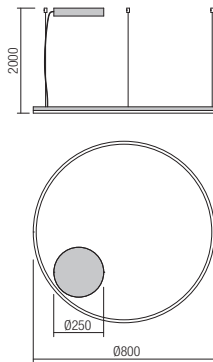

Led type	SMD LED 2835 270 pcs x 0,15W	
Power	42W	
Input	220V-240V, 50/60Hz	
Color temperature	3000K	4000K
Lumen source	5193 lm	5478 lm
Lumen system	3568 lm	3755 lm
CRI	80	
Dimmable TRIAC		
CE		

Led type	SMD LED 2835 360 pcs x 0,15W	
Power	55W	
Input	220V-240V, 50/60Hz	
Color temperature	3000K	4000K
Lumen source	7212 lm	7554 lm
Lumen system	4853 lm	5088 lm
CRI	80	
Dimmable TRIAC		
CE		

Led type	SMD LED 2835 456 pcs x 0,14W	
Power	68W	
Input	220V-240V, 50/60Hz	
Color temperature	3000K	4000K
Lumen source	8741 lm	9167 lm
Lumen system	5465 lm	5713 lm
CRI	80	
Dimmable TRIAC		
CE