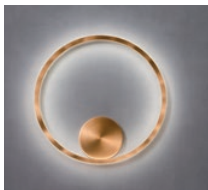

Wall/Ceiling indirect light

- art. **01-1700** Sand White 3000K
- art. **01-1701** Bronze 3000K
- art. **01-1943** Sand Black 3000K
- art. **01-1902** Sand White 4000K
- art. **01-1903** Bronze 4000K
- art. **01-1956** Sand Black 4000K