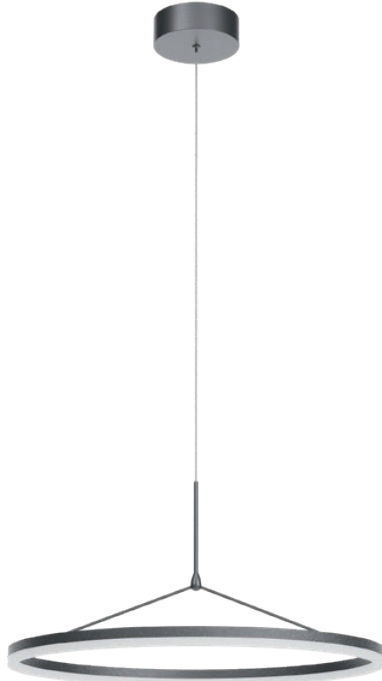

Led type	2835 SMD LED 180 pcs x 0,15W
Power	27W
Input	220V-240V, 50/60Hz
Color temperature	3000K
Lumen source	3662 lm
Lumen system	2416 lm
CRI	90
Dimmable TRIAC	
CE 	

Ø60cm

- art. **01-3836** Sand White 3000K
- art. **01-3837** Bronze 3000K
- art. **01-3838** Sand Black 3000K