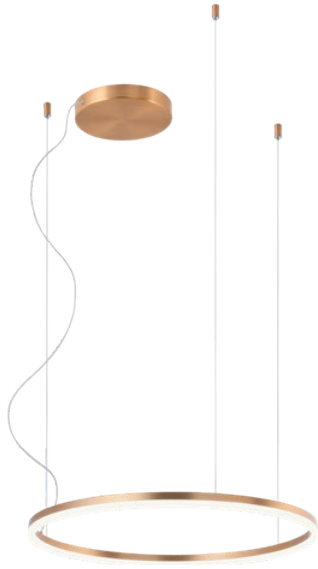

Suspensions

Direct light emission

1 circle

Ø60cm