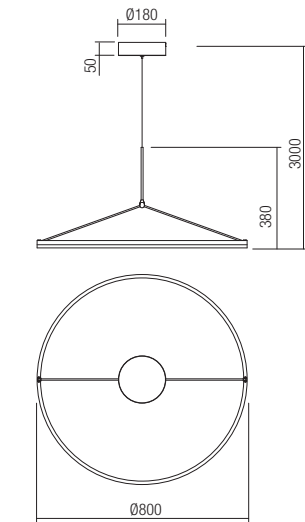

Led type	2835 SMD LED 360 pcs x 0,13W
Power	48W
Input	220V-240V, 50/60Hz
Color temperature	3000K
Lumen source	6336 lm
Lumen system	4320 lm
CRI	90
Dimmable TRIAC	
CE