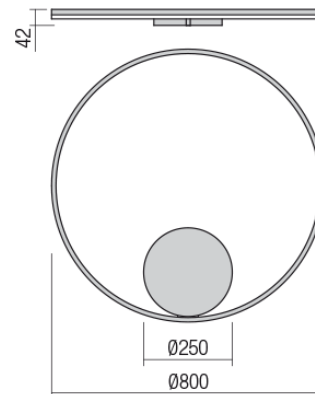

LED removal by a specialist **YES**
Driver removal by a specialist **YES**

Standards: EN 60598-1:2015 + A1:2018, EN 60598-2-1:2020, EN 60598-2-2:2012, EN 62493:2015, EN 62471:2008, EN 62031:2008 + A1:2013 + A2:2015, EN 60529:1992 + A2:2013, EN 55015:2019 + A11:2020, EN 61000-3-2:2019, EN 61000-3-3:2013 + A1:2019, EN 61547:2009.
Made in PRC.