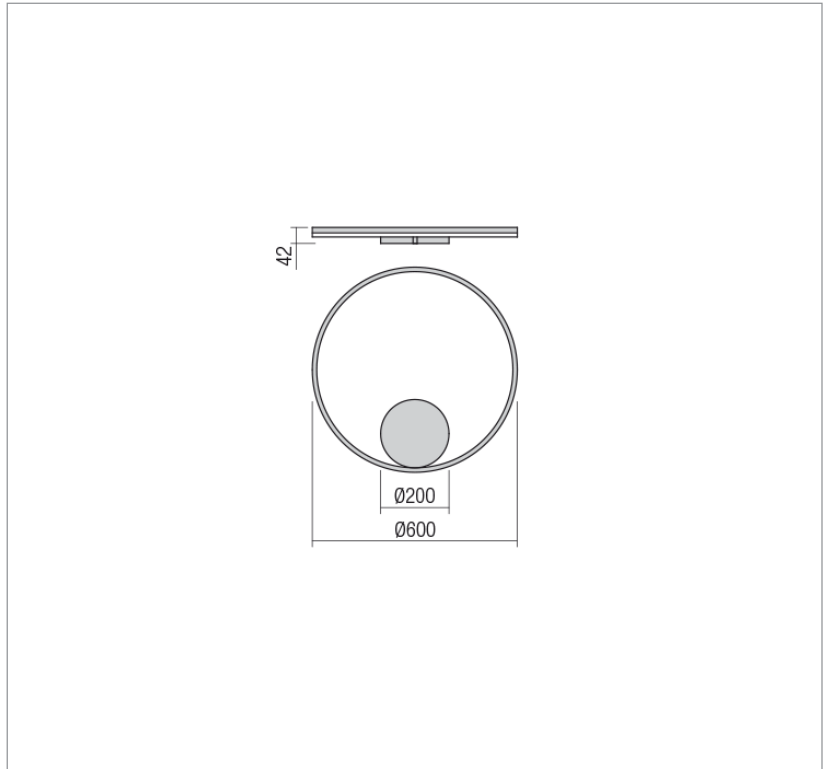

LED removal by a specialist **YES**
Driver removal by a specialist **YES**

Standards: EN 60598-1:2015 + A1:2018, EN 60598-2-1:2020, EN 60598-2-2:2012, EN 62493:2015, EN 62471:2008, EN 62031:2008 + A1:2013 + A2:2015, EN 60529:1992 + A2:2013, EN 55015:2019 + A11:2020, EN 61000-3-2:2019, EN 61000-3-3:2013 + A1:2019, EN 61547:2009.
Made in PRC.