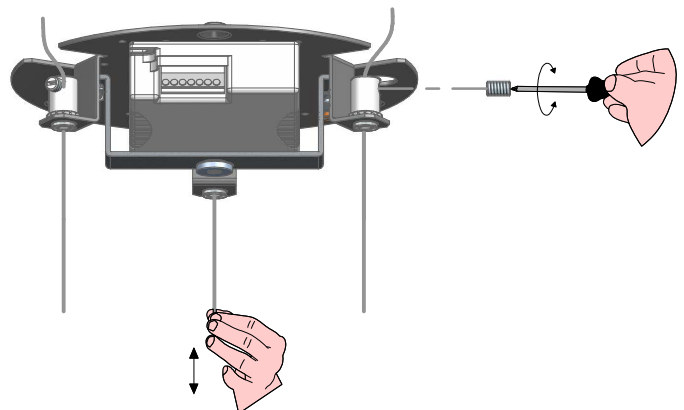

1

2

3

DALI

PUSH-DIM

ON/OFF

4

5

6

7

8

9

10

KIT0079 - CASAMBI

DALI / 1-10V

DALI / 1-10V