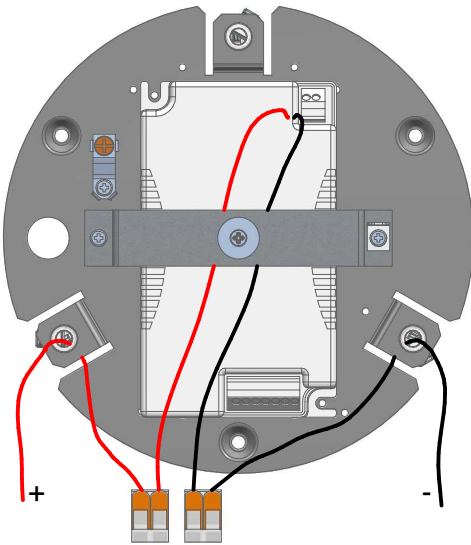

1

2

3

DALI

PUSH-DIM

ON/OFF

4

5

6

7

8

9

10

KIT0079 - CASAMBI

DALI / 1-10V

DALI / 1-10V