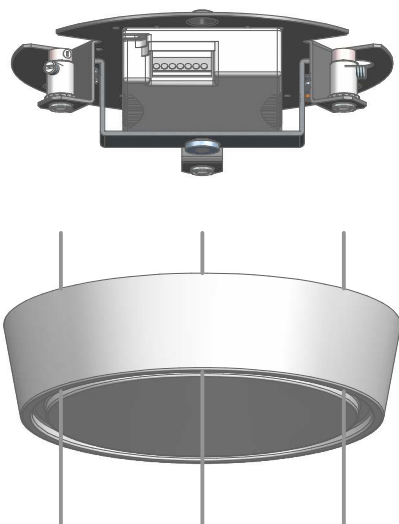

1

2

3

DALI

PUSH-DIM

ON/OFF

4

5

6

7

8

9

10

KIT0079 - CASAMBI

DALI / 1-10V

DALI / 1-10V