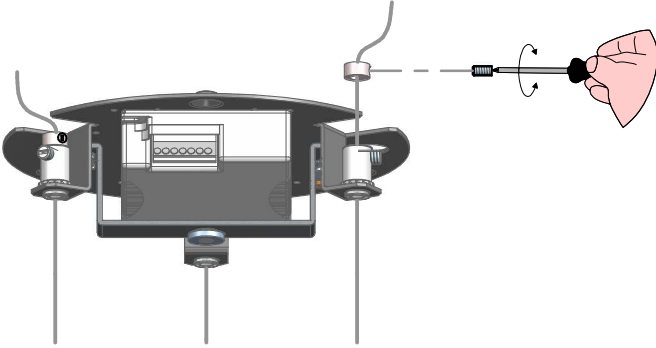

1

2

3

DALI

PUSH-DIM

ON/OFF

4

5

6

7

8

9

10

KIT0079 - CASAMBI

DALI / 1-10V

DALI / 1-10V