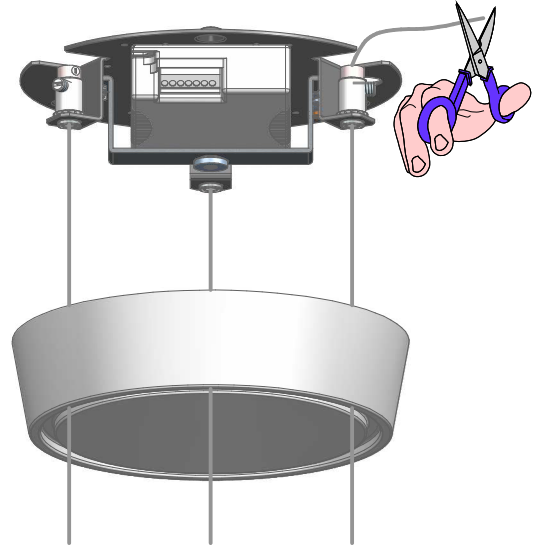

1

2

3

DALI

PUSH-DIM

ON/OFF

4

5

6

7

8

9

10

KIT0079 - CASAMBI

DALI / 1-10V

DALI / 1-10V