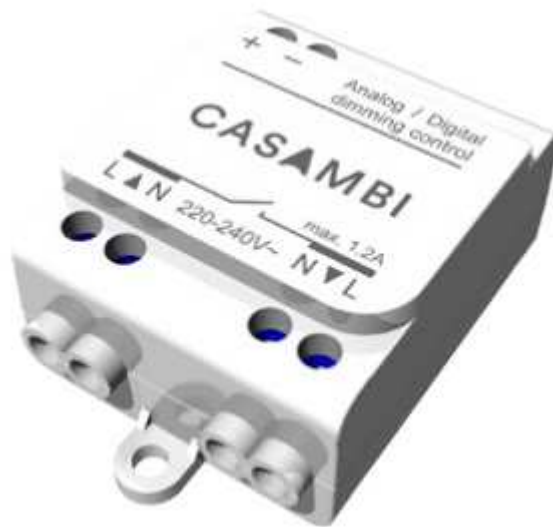

1

2

3

DALI

PUSH-DIM

ON/OFF

4

5

6

7

8

9

10

KIT0079 - CASAMBI

DALI / 1-10V

DALI / 1-10V