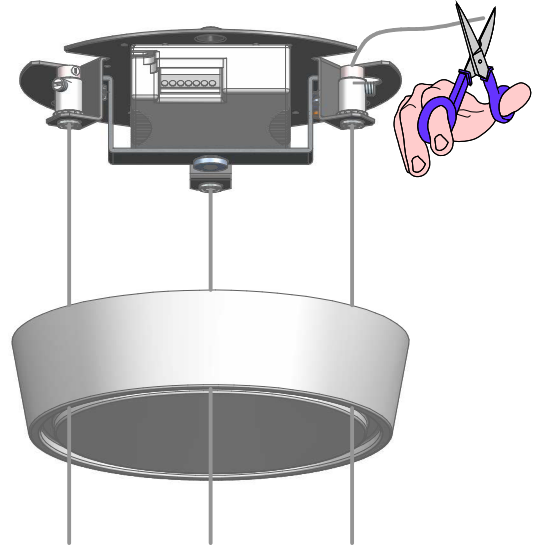

1

2

3

DALI

PUSH-DIM

ON/OFF

4

5

6

7

8

9

10

KIT0079 - CASAMBI

DALI / 1-10V

DALI / 1-10V