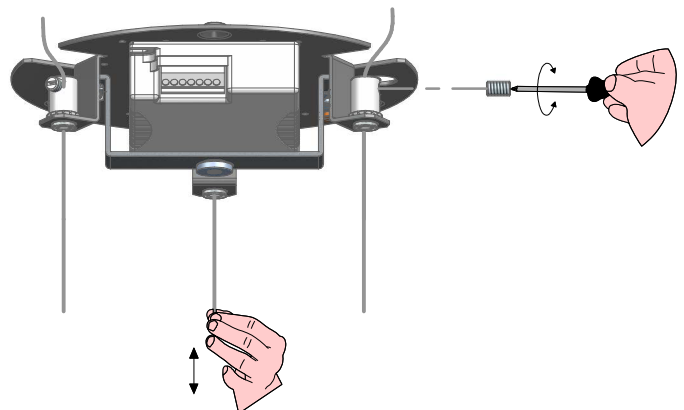

1

2

3

DALI

PUSH-DIM

ON/OFF

4

5

6

7

8

9

10

KIT0079 - CASAMBI

DALI / 1-10V

DALI / 1-10V