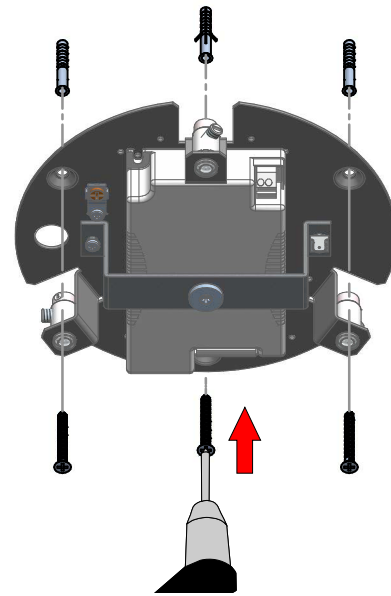

1

2

3

DALI

PUSH-DIM

ON/OFF

4

5

6

7

8

9

10

KIT0079 - CASAMBI

DALI / 1-10V

DALI / 1-10V