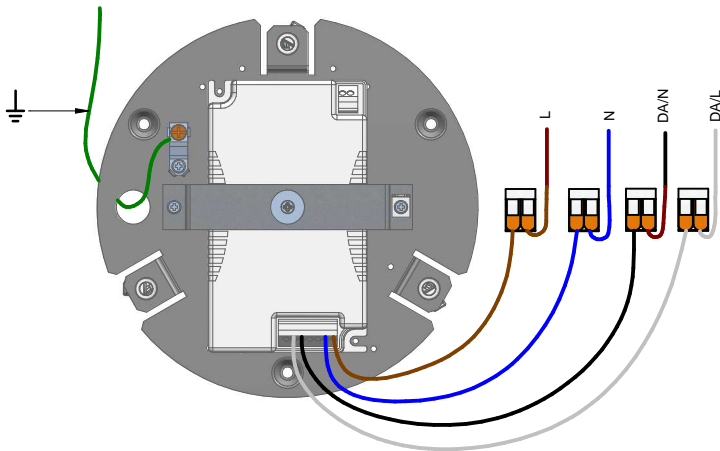

1

2

3

DALI

PUSH-DIM

ON/OFF

4

5

6

7

8

9

10

KIT0079 - CASAMBI

DALI / 1-10V

DALI / 1-10V