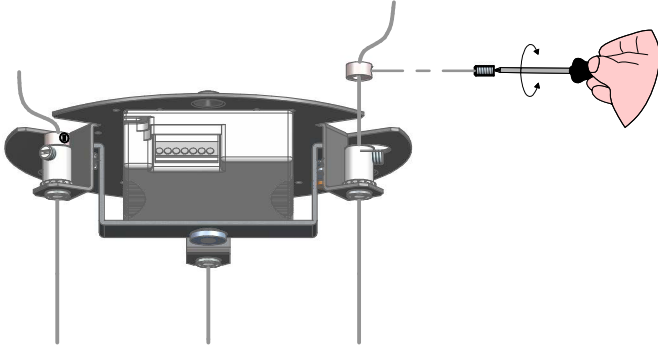

1

2

3

DALI

PUSH-DIM

ON/OFF

4

5

6

7

8

9

10

KIT0079 - CASAMBI

DALI / 1-10V

DALI / 1-10V