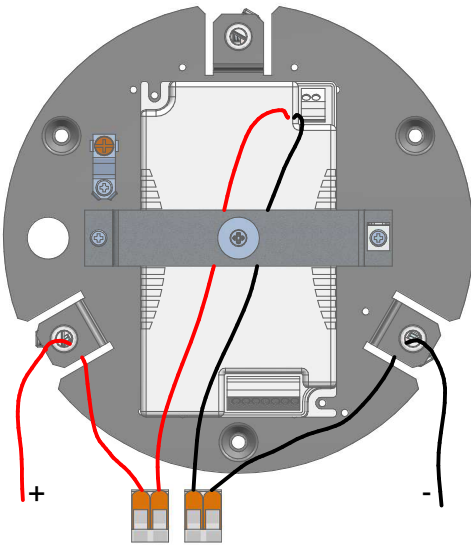

1

2

3

DALI

PUSH-DIM

ON/OFF

4

5

6

7

8

9

10

KIT0079 - CASAMBI

DALI / 1-10V

DALI / 1-10V