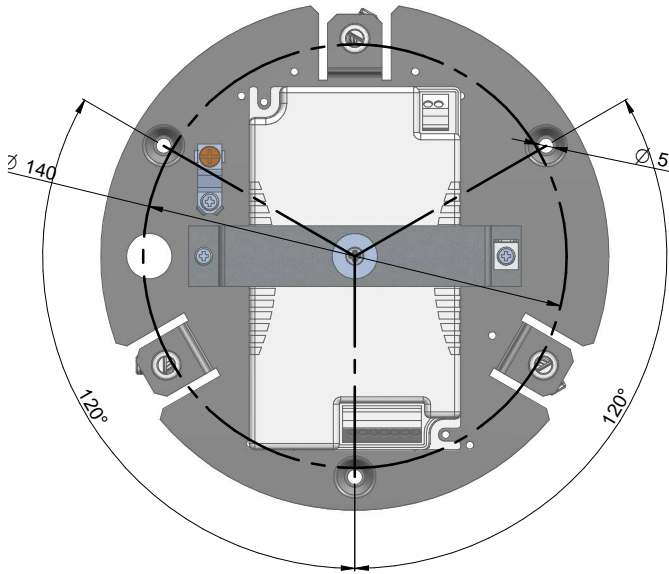

1

2

3

DALI

PUSH-DIM

ON/OFF

4

5

6

7

8

9

10

KIT0079 - CASAMBI

DALI / 1-10V

DALI / 1-10V