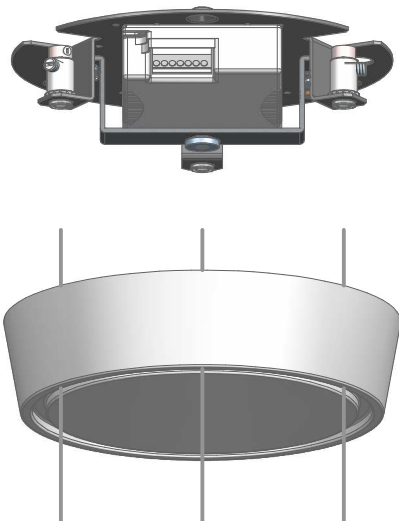

1

2

3

DALI

PUSH-DIM

ON/OFF

4

5

6

7

8

9

10

KIT0079 - CASAMBI

DALI / 1-10V

DALI / 1-10V