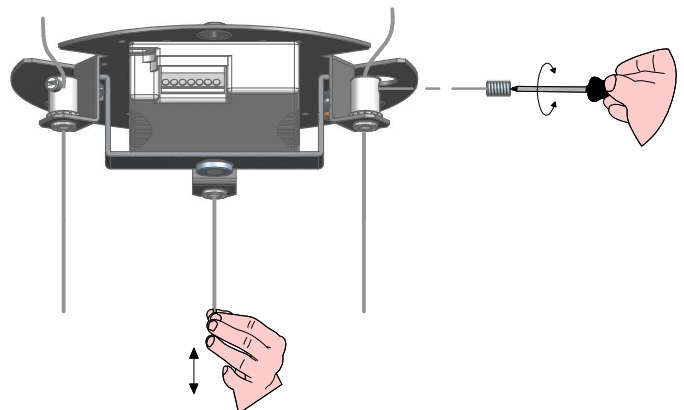

1

2

3

DALI

PUSH-DIM

ON/OFF

4

5

6

7

8

9

10

KIT0079 - CASAMBI

DALI / 1-10V

DALI / 1-10V