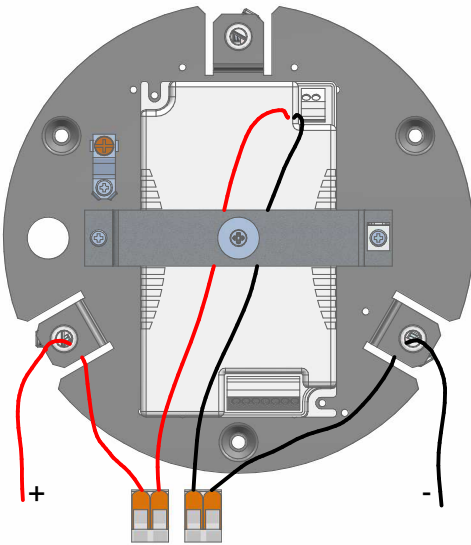

1

2

3

DALI

PUSH-DIM

ON/OFF

4

5

6

7

8

9

10

KIT0079 - CASAMBI

DALI / 1-10V

DALI / 1-10V