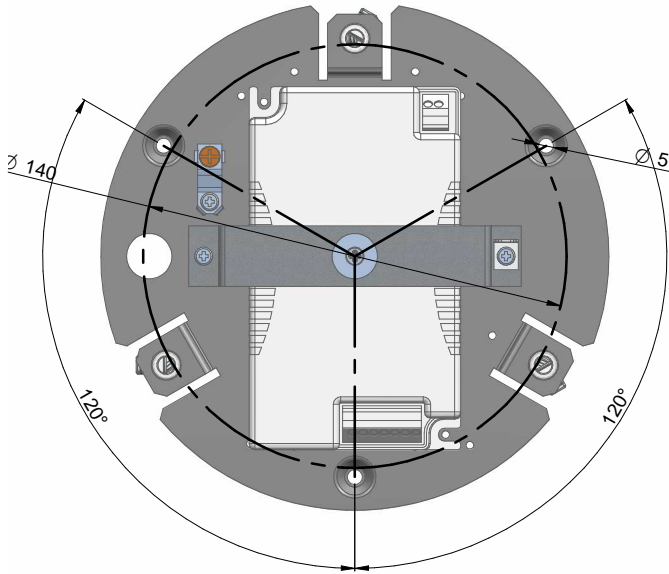

1

2

3

DALI

PUSH-DIM

ON/OFF

4

5

6

7

8

9

10

KIT0079 - CASAMBI

DALI / 1-10V

DALI / 1-10V