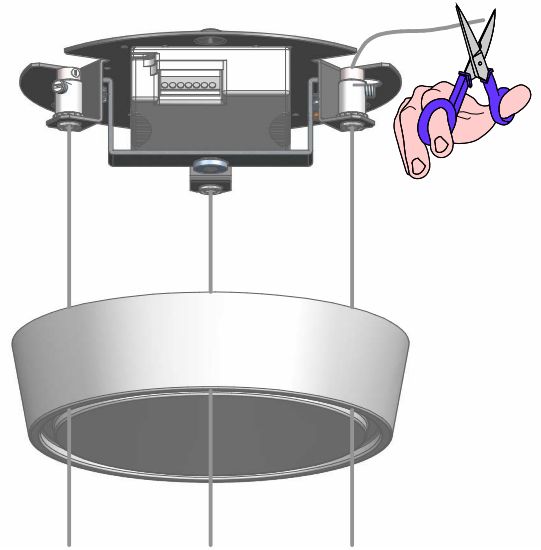

1

2

3

DALI

PUSH-DIM

ON/OFF

4

5

6

7

8

9

10

KIT0079 - CASAMBI

DALI / 1-10V

DALI / 1-10V