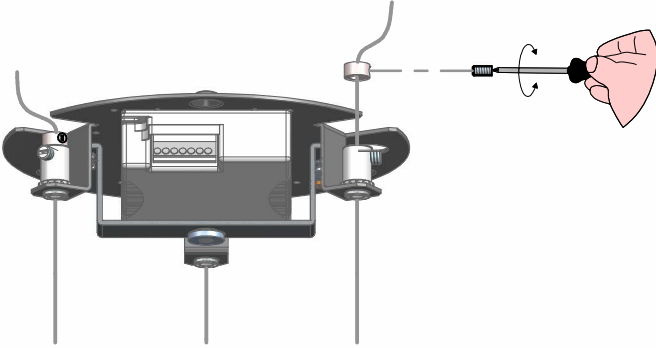

1

2

3

DALI

PUSH-DIM

ON/OFF

4

5

6

7

8

9

10

KIT0079 - CASAMBI

DALI / 1-10V

DALI / 1-10V