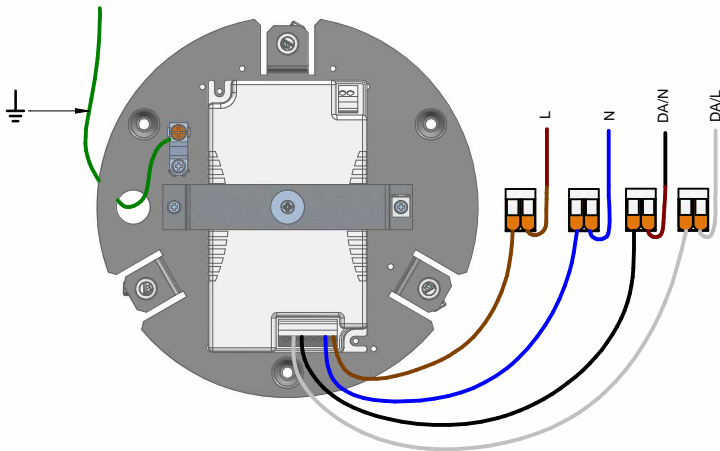

1

2

3

DALI

PUSH-DIM

ON/OFF

4

5

6

7

8

9

10

KIT0079 - CASAMBI

DALI / 1-10V

DALI / 1-10V