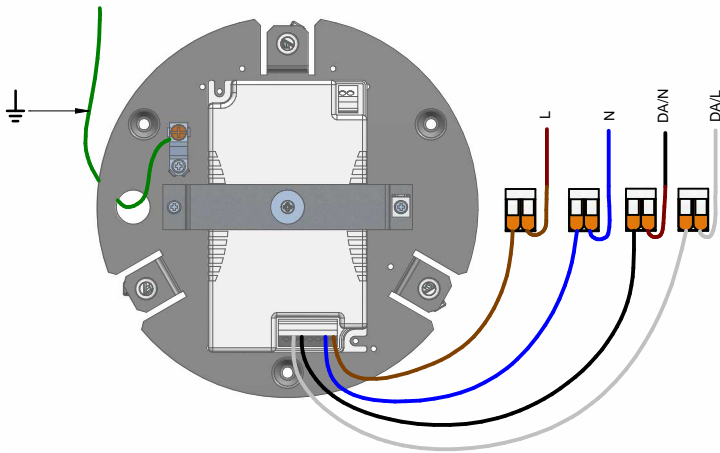

1

2

3

DALI

PUSH-DIM

ON/OFF

4

5

6

7

8

9

10

KIT0079 - CASAMBI

DALI / 1-10V

DALI / 1-10V