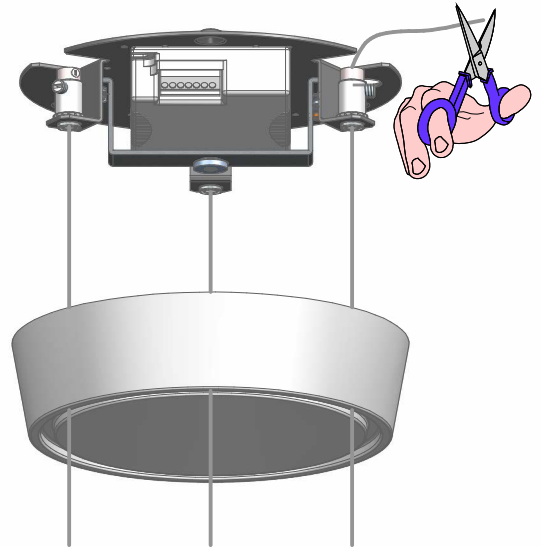

1

2

3

DALI

PUSH-DIM

ON/OFF

4

5

6

7

8

9

10

KIT0079 - CASAMBI

DALI / 1-10V

DALI / 1-10V