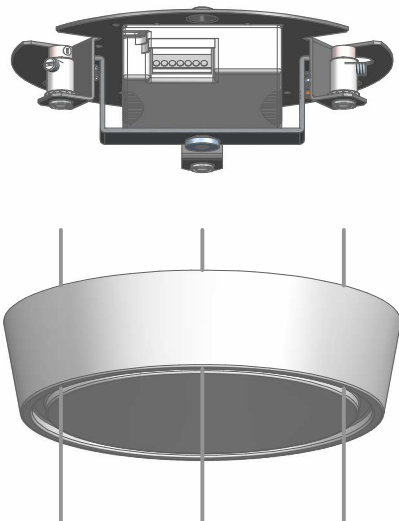

1

2

3

DALI

PUSH-DIM

ON/OFF

4

5

6

7

8

9

10

KIT0079 - CASAMBI

DALI / 1-10V

DALI / 1-10V