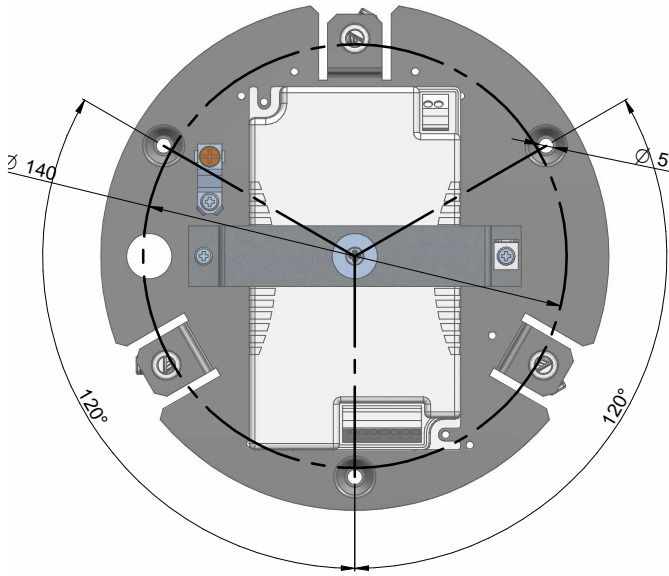

1

2

3

DALI

PUSH-DIM

ON/OFF

4

5

6

7

8

9

10

KIT0079 - CASAMBI

DALI / 1-10V

DALI / 1-10V