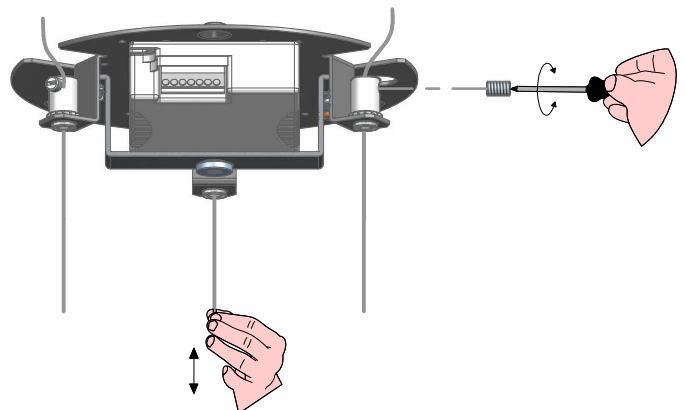

1

2

3

DALI

PUSH-DIM

ON/OFF

4

5

6

7

8

9

10

KIT0079 - CASAMBI

DALI / 1-10V

DALI / 1-10V