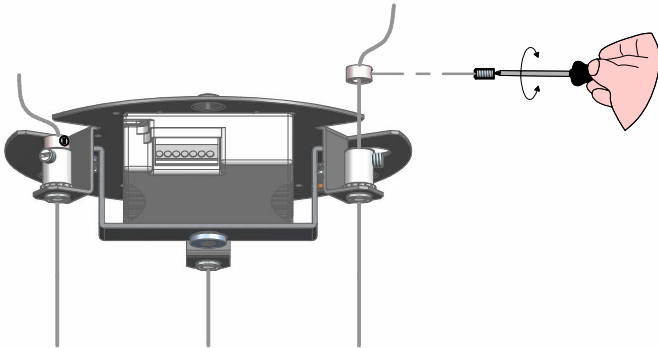

1

2

3

DALI

PUSH-DIM

ON/OFF

4

5

6

7

8

9

10

KIT0079 - CASAMBI

DALI / 1-10V

DALI / 1-10V