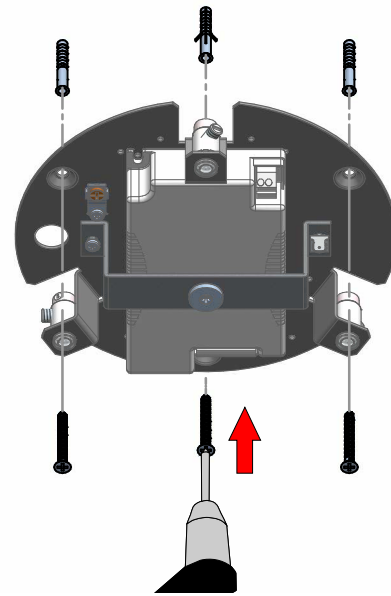

1

2

3

DALI

PUSH-DIM

ON/OFF

4

5

6

7

8

9

10

KIT0079 - CASAMBI

DALI / 1-10V

DALI / 1-10V