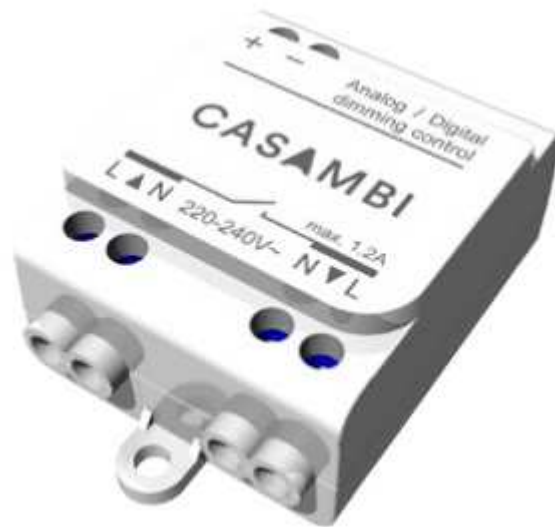

1

2

3

DALI

PUSH-DIM

ON/OFF

4

5

6

7

8

9

10

KIT0079 - CASAMBI

DALI / 1-10V

DALI / 1-10V