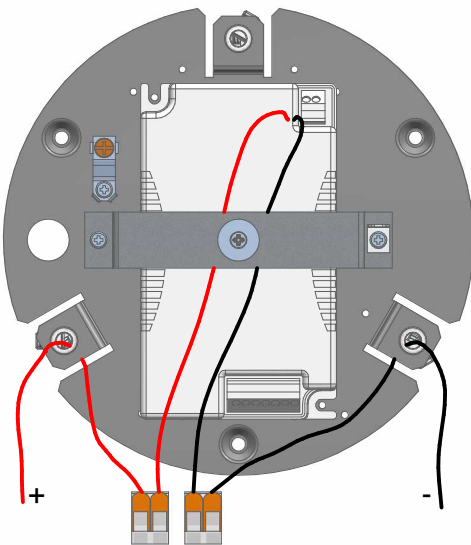

1

2

3

DALI

PUSH-DIM

ON/OFF

4

5

6

7

8

9

10

KIT0079 - CASAMBI

DALI / 1-10V

DALI / 1-10V