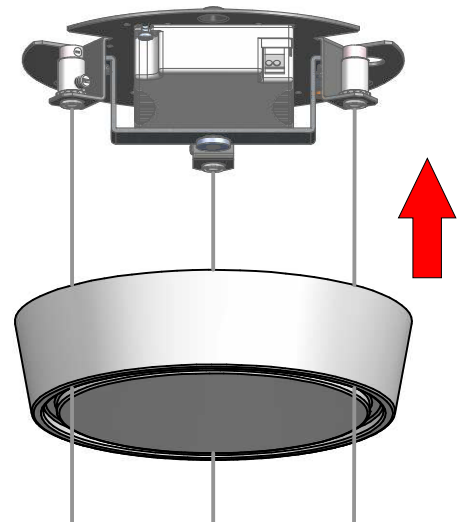

1

2

3

Push-Dim

ON/OFF

4

5

6

7

8

9

KIT0079 - CASAMBI DALI

DALI / 1-10V

DALI / 1-10V