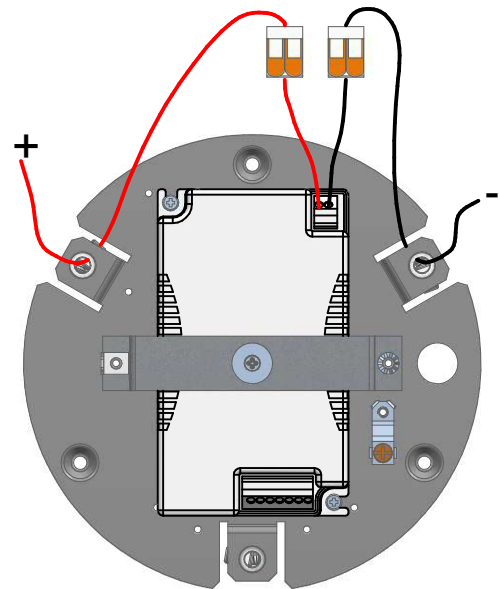

1

2

3

Push-Dim

ON/OFF

4

5

6

7

8

9

KIT0079 - CASAMBI DALI

DALI / 1-10V

DALI / 1-10V