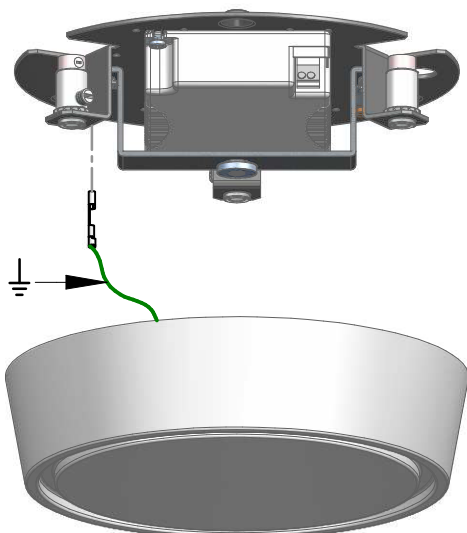

1

2

3

Push-Dim

ON/OFF

4

5

6

7

8

9

KIT0079 - CASAMBI DALI

DALI / 1-10V

DALI / 1-10V