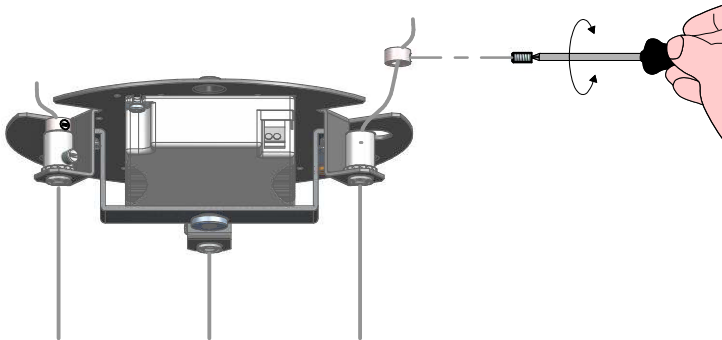

1

2

3

Push-Dim

ON/OFF

4

5

6

7

8

9

KIT0079 - CASAMBI DALI

DALI / 1-10V

DALI / 1-10V