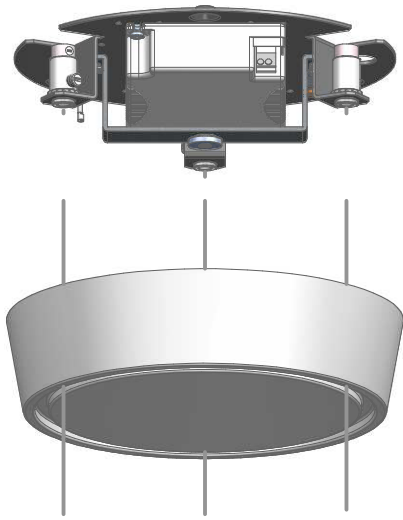

1

2

3

Push-Dim

ON/OFF

4

5

6

7

8

9

KIT0079 - CASAMBI DALI

DALI / 1-10V

DALI / 1-10V