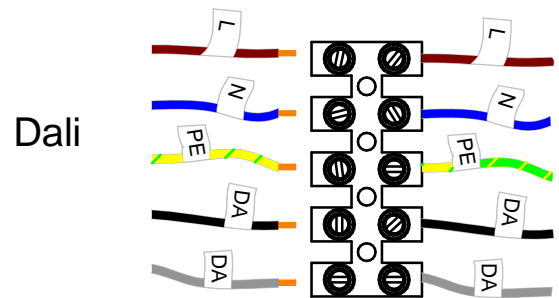

1

2

3

Push-Dim

ON/OFF

4

5

6

7

8

9

KIT0079 - CASAMBI DALI

DALI / 1-10V

DALI / 1-10V