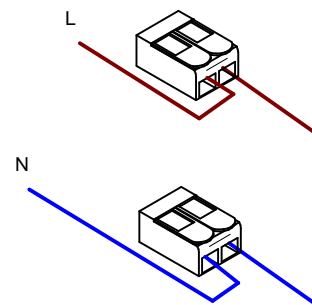

1

2

3

Push-Dim

ON/OFF

4

5

6

7

8

9

KIT0079 - CASAMBI DALI

DALI / 1-10V

DALI / 1-10V