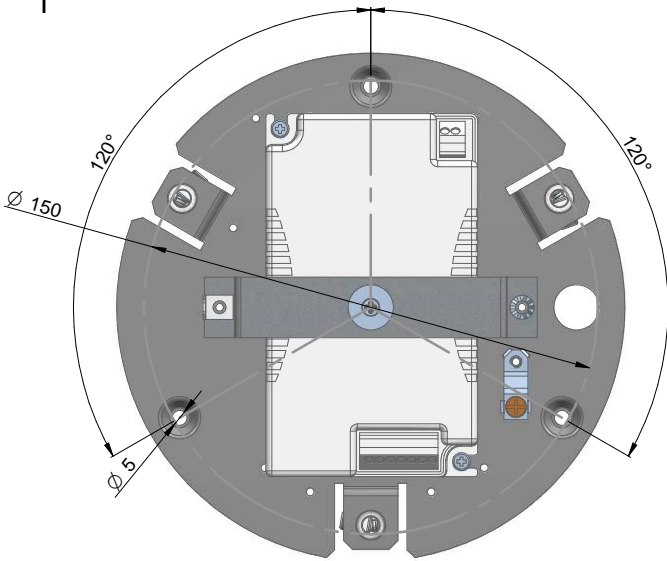

1

2

3

Push-Dim

ON/OFF

4

5

6

7

8

9

KIT0079 - CASAMBI DALI

DALI / 1-10V

DALI / 1-10V