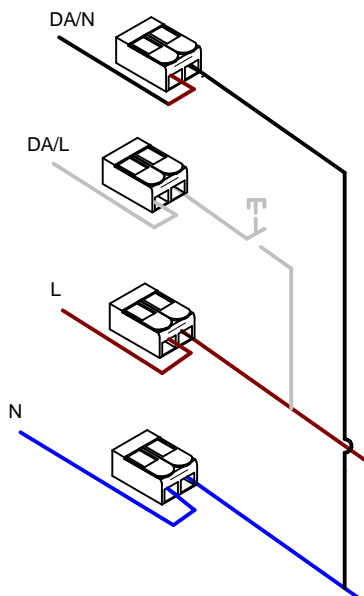

1

2

3

Push-Dim

ON/OFF

4

5

6

7

8

9

KIT0079 - CASAMBI DALI

DALI / 1-10V

DALI / 1-10V