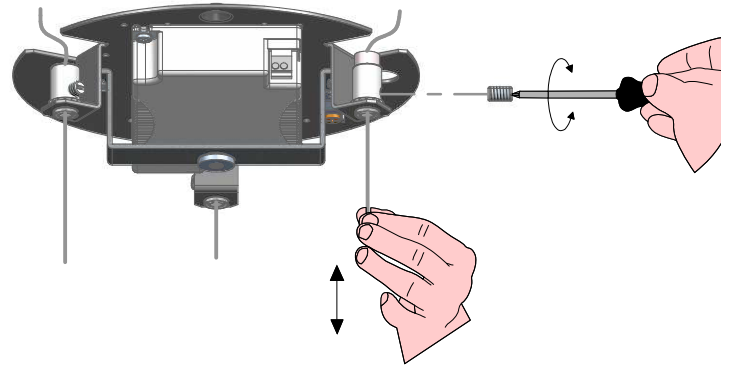

1

2

3

Push-Dim

ON/OFF

4

5

6

7

8

9

KIT0079 - CASAMBI DALI

DALI / 1-10V

DALI / 1-10V