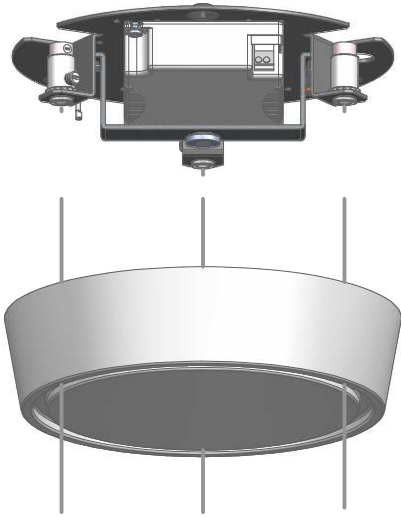

1

2

3

Push-Dim

ON/OFF

4

5

6

7

8

9

KIT0079 - CASAMBI DALI

DALI / 1-10V

DALI / 1-10V