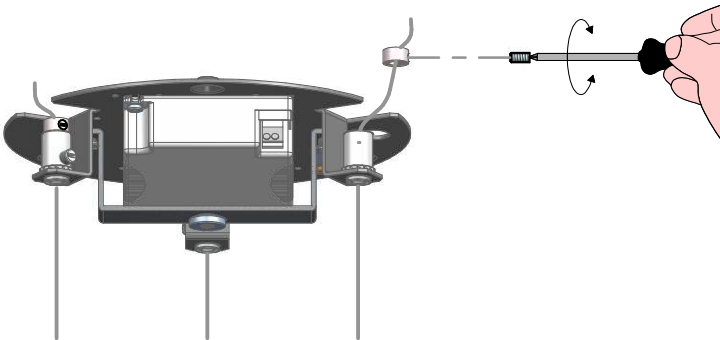

1

2

3

Push-Dim

ON/OFF

4

5

6

7

8

9

KIT0079 - CASAMBI DALI

DALI / 1-10V

DALI / 1-10V