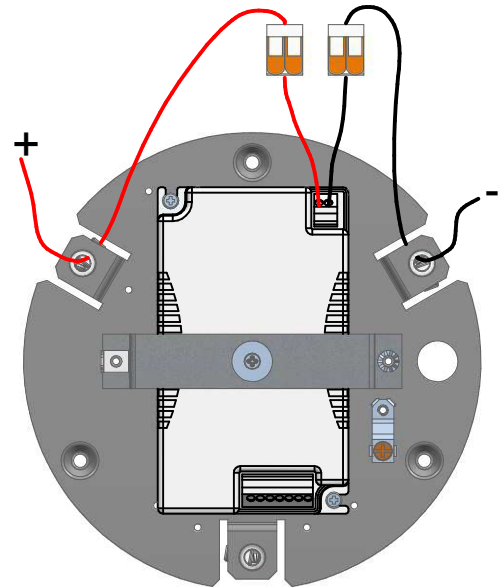

1

2

3

Push-Dim

ON/OFF

4

5

6

7

8

9

KIT0079 - CASAMBI DALI

DALI / 1-10V

DALI / 1-10V