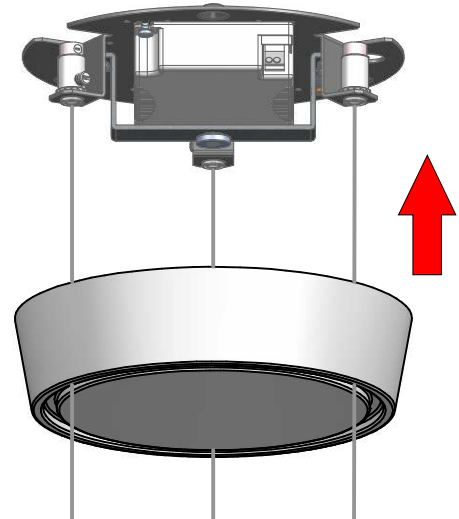

1

2

3

Push-Dim

ON/OFF

4

5

6

7

8

9

KIT0079 - CASAMBI DALI

DALI / 1-10V

DALI / 1-10V