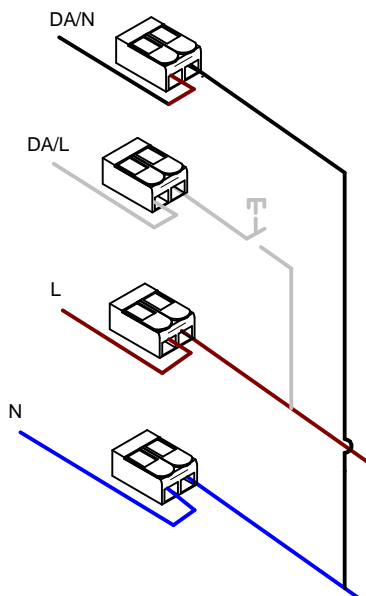

1

2

3

Push-Dim

ON/OFF

4

5

6

7

8

9

KIT0079 - CASAMBI DALI

DALI / 1-10V

DALI / 1-10V