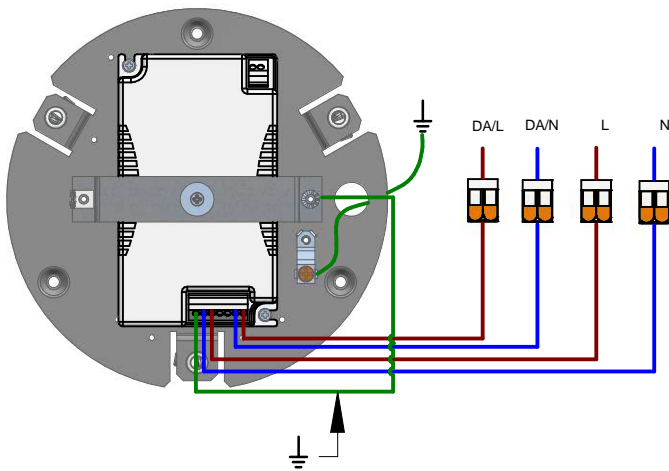

1

2

3

Push-Dim

ON/OFF

4

5

6

7

8

9

KIT0079 - CASAMBI DALI

DALI / 1-10V

DALI / 1-10V