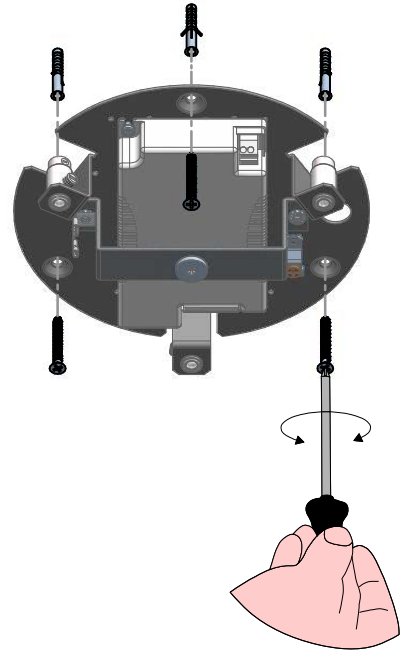

1

2

3

Push-Dim

ON/OFF

4

5

6

7

8

9

KIT0079 - CASAMBI DALI

DALI / 1-10V

DALI / 1-10V