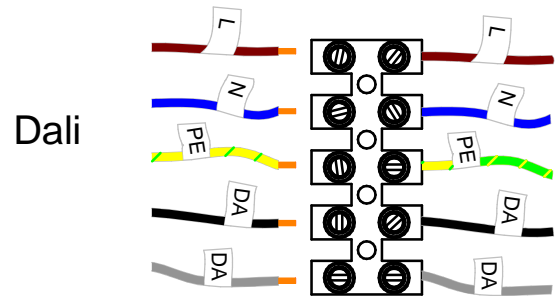

1

2

3

Push-Dim

ON/OFF

4

5

6

7

8

9

KIT0079 - CASAMBI DALI

DALI / 1-10V

DALI / 1-10V