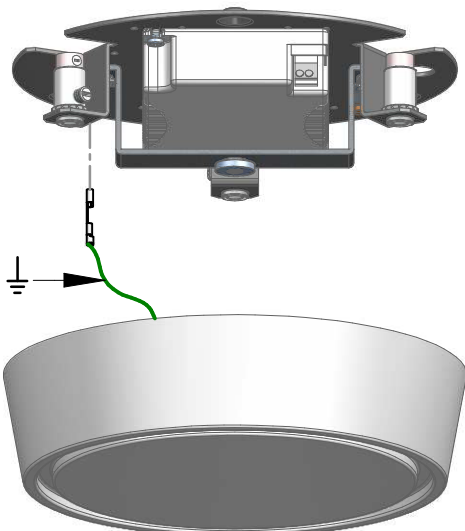

1

2

3

Push-Dim

ON/OFF

4

5

6

7

8

9

KIT0079 - CASAMBI DALI

DALI / 1-10V

DALI / 1-10V