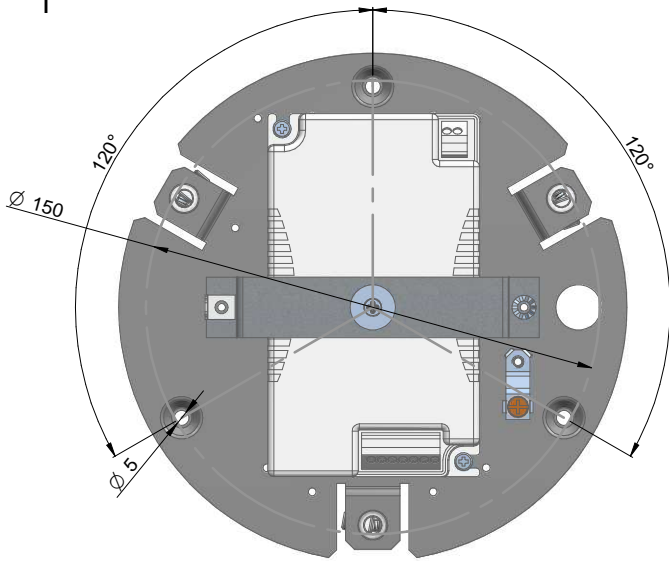

1

2

3

Push-Dim

ON/OFF

4

5

6

7

8

9

KIT0079 - CASAMBI DALI

DALI / 1-10V

DALI / 1-10V