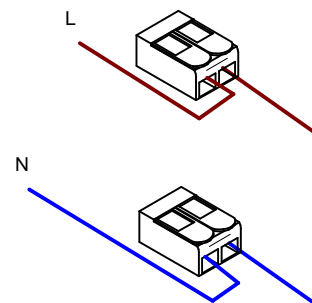

1

2

3

Push-Dim

ON/OFF

4

5

6

7

8

9

KIT0079 - CASAMBI DALI

DALI / 1-10V

DALI / 1-10V