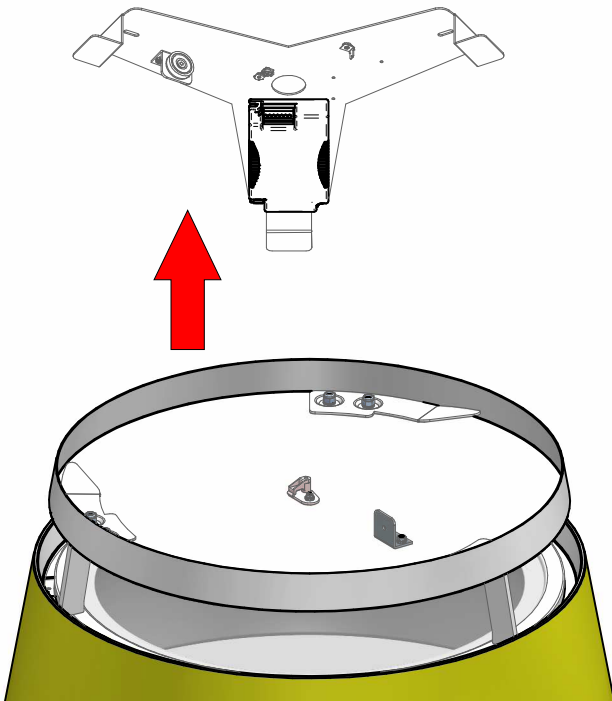

1

2

3

PUSH DIM

ON/OFF

4

5

6

7

KIT0079 - CASAMBI

DALI / 1-10V

DALI / 1-10V