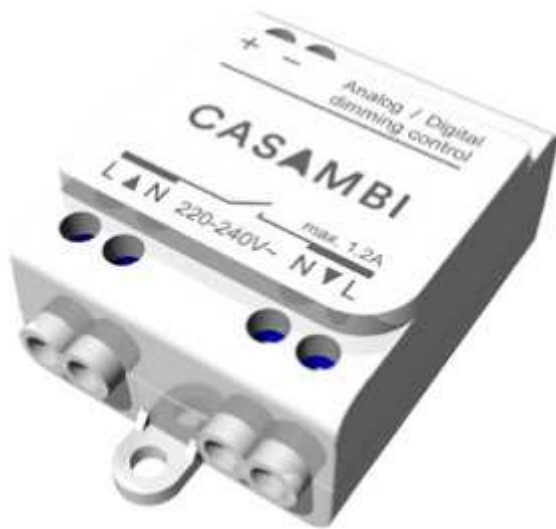

1

2

3

PUSH DIM

ON/OFF

4

5

6

7

KIT0079 - CASAMBI

DALI / 1-10V

DALI / 1-10V