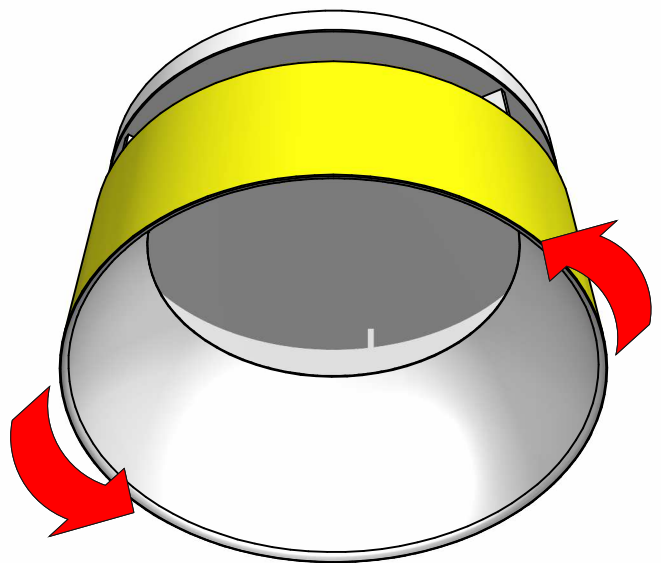

1

2

3

PUSH DIM

ON/OFF

4

5

6

7

KIT0079 - CASAMBI

DALI / 1-10V

DALI / 1-10V