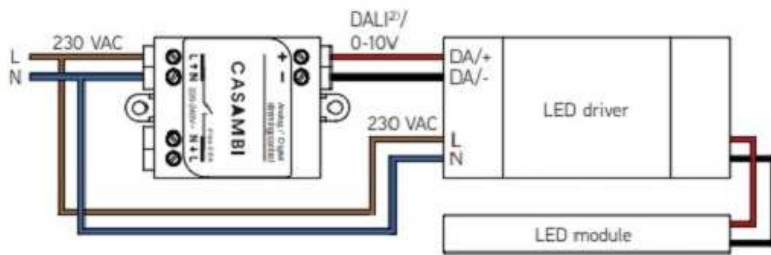

1

2

3

PUSH DIM

ON/OFF

4

5

6

7

KIT0079 - CASAMBI

DALI / 1-10V

DALI / 1-10V