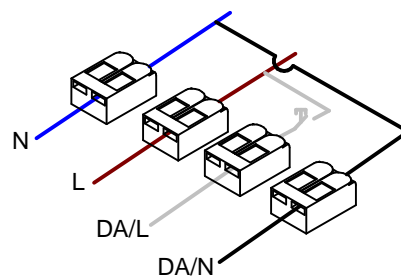

1

2

3

PUSH DIM

ON/OFF

4

5

6

7

KIT0079 - CASAMBI

DALI / 1-10V

DALI / 1-10V