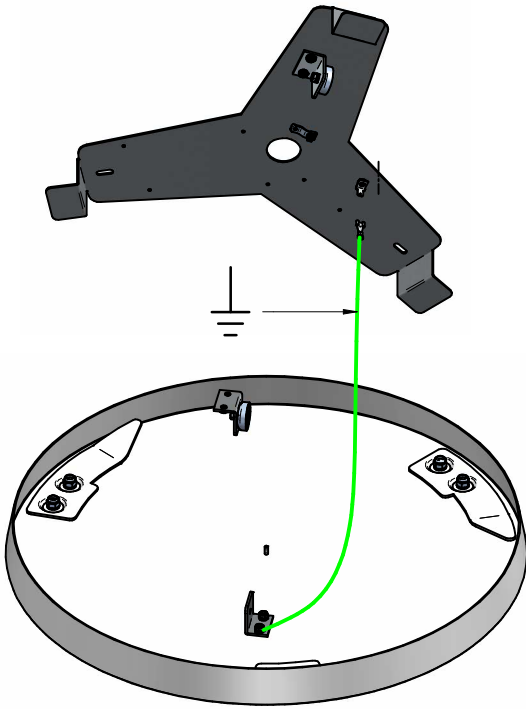

1

2

3

PUSH DIM

ON/OFF

4

5

6

7

KIT0079 - CASAMBI

DALI / 1-10V

DALI / 1-10V