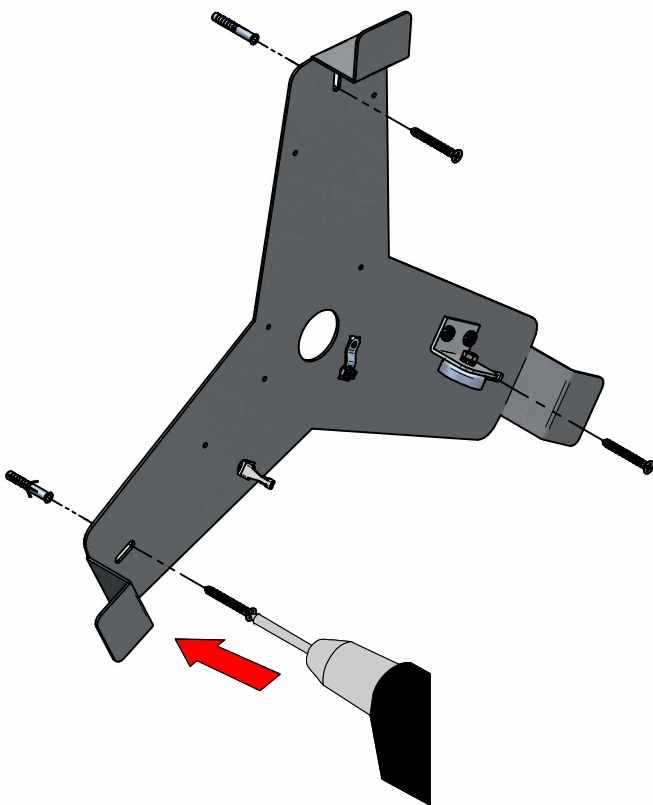

1

2

3

PUSH DIM

ON/OFF

4

5

6

7

KIT0079 - CASAMBI

DALI / 1-10V

DALI / 1-10V