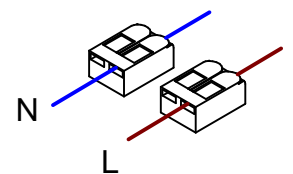

1

2

3

PUSH DIM

ON/OFF

4

5

6

7

KIT0079 - CASAMBI

DALI / 1-10V

DALI / 1-10V