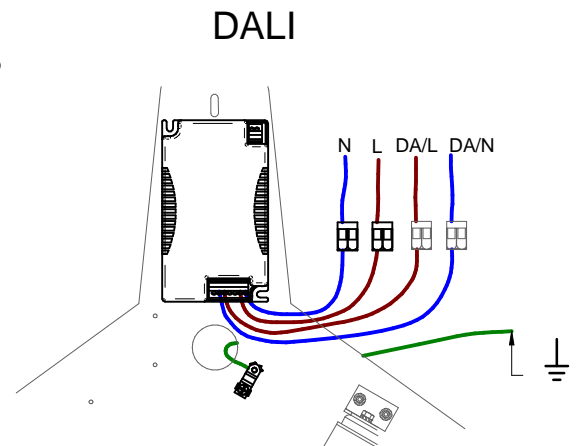

1

2

3

PUSH DIM

ON/OFF

4

5

6

7

KIT0079 - CASAMBI

DALI / 1-10V

DALI / 1-10V