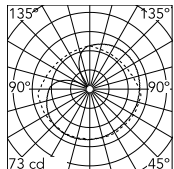

Physical

Colour	24K Gold
Length (mm)	300
Cord colour	Black
Cord length (mm)	2700
Canopy colour	Chrome
Canopy length/diameter (mm)	113
Canopy height (mm)	32
Net weight (kg)	2.9
Package volume (m3)	0.1
IP internal	20

Download

[Mounting instructions](#)  PDF

Photometric Files

[LDT / IES](#)  LDT

Technical Drawings

[2D](#)  ZIP

[3D](#)  ZIP

Schematic light drawing