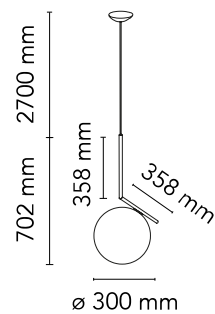

FLOS

F3176044 24K Gold

IC S2 10 Anniversary

Designed by Michael Anastassiades, 2014

Halogen - 205W

Suspension lamp providing diffused light. Gold plate 24 carat frame. Blown glass opal diffuser.

Are you a professional and your project needs consulting and support?

[BOOK AN APPOINTMENT](#)

Main specifications

EAN	8059607066980
Mounting	Suspension
Environments	Indoor dry location
Light source type	Bulb
Light sources included	No
Lamp category	Halogen
Lamp holders	E27
Icos	HSGS
Number of lamps	1
Power (W)	205

Physical

Colour	24K Gold
Length (mm)	300
Cord colour	Black
Cord length (mm)	2700
Canopy colour	Chrome
Canopy length/diameter (mm)	113
Canopy height (mm)	32
Net weight (kg)	2.9
Package volume (m3)	0.1
IP internal	20