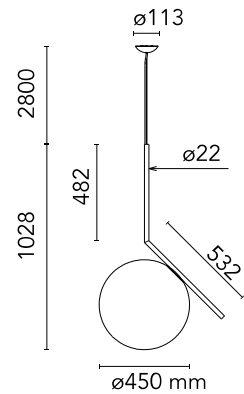

### Physical

Colour	24K Gold
Length (mm)	650
Cord colour	Black
Cord length (mm)	2800
Canopy colour	24K Gold
Canopy length/diameter (mm)	113
Canopy height (mm)	36
Net weight (kg)	7
Package volume (m3)	0.25
IP internal	20