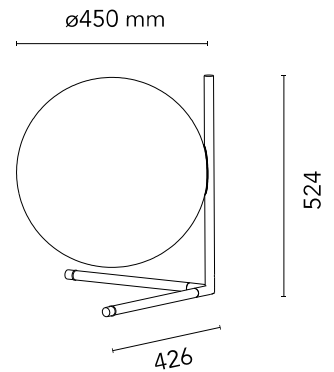

Are you a professional and your project needs consulting and support?

[BOOK AN APPOINTMENT](#)

Main specifications

EAN	8059607068267
Mounting	Table
Environments	Indoor dry location
Light source type	Bulb
Light sources included	Yes
Lamp category	LED retrofit
Lamp holders	E27
Bulb finish	Opal
Number of lamps	1
Power (W)	150

Physical

Colour	24K Gold
Length (mm)	480
Cord colour	Black
Cord length (mm)	2000
Net weight (kg)	7.4
Package volume (m3)	0.22
IP internal	20

Download

[Mounting instructions](#) PDF

[Mounting instructions](#) PDF

Photometric Files

[LDT / IES](#) ZIP

Technical Drawings

[2D](#) ZIP

[3D](#) ZIP

Schematic light drawing

Luminous flux Luminaire
3515 lm

Photometric