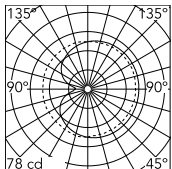

Physical

Colour	24K Gold
Length (mm)	480
Cord colour	Black
Cord length (mm)	2000
Net weight (kg)	7.4
Package volume (m3)	0.22
IP internal	20

Download

[Mounting instructions](#) PDF

[Mounting instructions](#) PDF

Photometric Files

[LDT / IES](#) ZIP

Technical Drawings

[2D](#) ZIP

[3D](#) ZIP

Schematic light drawing

Luminous flux Luminaire
3515 lm

Photometric